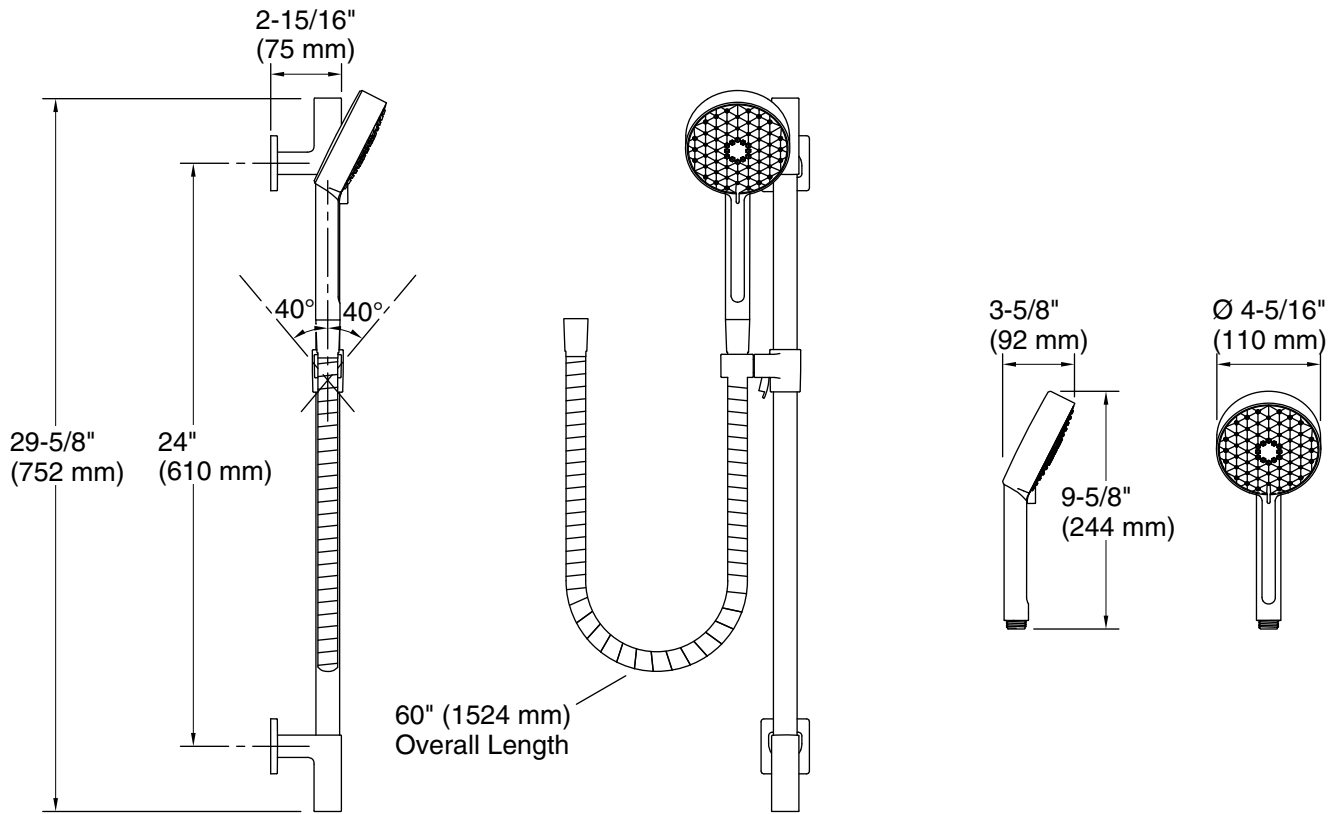

Features

- Handshower features contemporary design
- Three spray functions and ADA-compliant nonpositive shutoff
- Thumb tab allows for a smooth transition between sprays
- 24" (609 mm) sidebar features adjustable mounting brackets for installation flexibility
- Includes 60" (1524 mm) smooth hose

Water Conservation & Rebates

- This product can help a building earn Water Efficiency points in LEED™ Green Building Rating System

Included Components

Additional Components:
60-inch smooth hose

Codes/Standards

Technical Information

All product dimensions are nominal.

Handshower:

Rated maximum flow: 1.75 gal/min (6.6 l/min)

Notes

Install this product according to the installation instructions.

Plumbing codes require approved backflow prevention devices to be installed in-line to handshowers. Please consult with local plumbing officials.